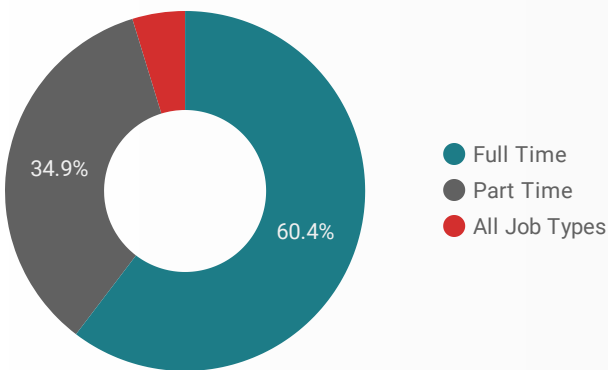

1 - 50 / 667 < >

INTEREST BY SKILL LEVEL

TOP OCCUPATIONS

4-DIGIT NOC CODE	POSTINGS ▾
Retail salespersons	197
Material handlers	186
Retail and wholesale trade managers	146
Other customer and information services represen...	134
General office support workers	132
Receptionists	129
Medical administrative assistants	114
Administrative assistants	114
Home support workers housekeepers and related ...	102
Social and community service workers	99
Transport truck drivers	98
Customer services representatives - financial instit...	86
Accounting and related clerks	83
Janitors caretakers and building superintendents	82

1 - 50 / 246 < >

INTEREST BY JOB TYPE

INTEREST BY JOB DURATION