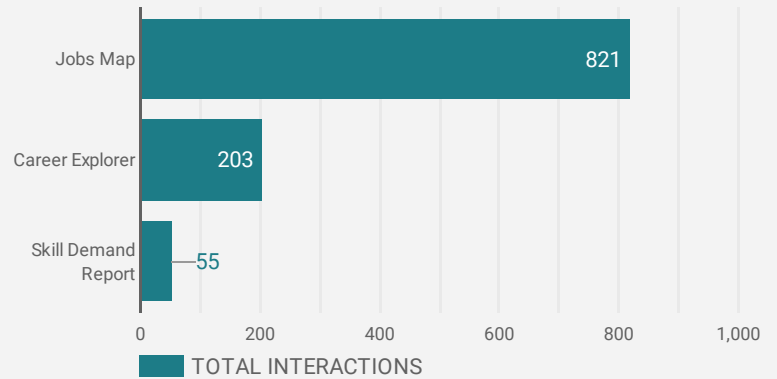

FILTER

AGE GROUP ▾

GENDER ▾

TOOL ▾

WEBSITE TRAFFIC BY LOCATION

City	Users	Pageviews ▾
1. Cornwall	1,223	7,362
2. Ottawa	356	1,901
3. (not set)	226	1,587
4. Montreal	154	789
5. Toronto	104	465
6. South Lancaster	47	282
7. Kingston	25	167
8. Alexandria	30	130
9. Moose Creek	14	121
... Hamilton	28	117
... Kawartha Lakes	20	102
... Hawkesbury	13	56
... Clarence-Rockl...	12	54
... Prince Edward	11	53
... Sainte-Marguer...	7	51
... Casselman	7	49
... Belleville	11	43
... Mirabel	2	41
... Burlington	18	39
... Erin	6	36

1 - 100 / 163 < >

JOB-SEEKER REFERRALS

Job Postings
4,141

Employers
668

Services
12

INTERACTIONS BY TOOL

6,409

INTERACTIONS BY AGE GROUP

INTERACTIONS BY GENDER

Source:

Job search data is collected from user interactions with the job finding tools on the www.eotb-cfeo.on.ca website. Location data is collected by Google Analytics and cannot be filtered using the age range, gender or tool filters at the top of the page.