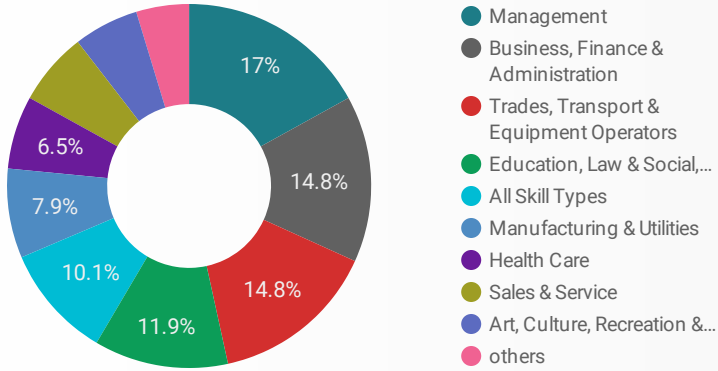

FILTER

AGE GROUP ▾

GENDER ▾

TOOL ▾

INTEREST BY SKILL TYPE