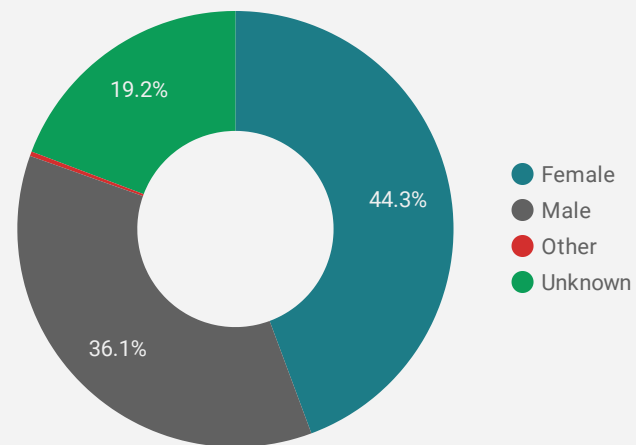

FILTER

AGE GROUP ▾

GENDER ▾

TOOL ▾

WEBSITE TRAFFIC BY LOCATION

City	Users	Pageviews ▾
1. Cornwall	1,223	7,362
2. Ottawa	356	1,901
3. (not set)	226	1,587
4. Montreal	154	789
5. Toronto	104	465
6. South Lancaster	47	282
7. Kingston	25	167
8. Alexandria	30	130
9. Moose Creek	14	121
... Hamilton	28	117
... Kawartha Lakes	20	102
... Hawkesbury	13	56
... Clarence-Rockl...	12	54
... Prince Edward	11	53
... Sainte-Marguer...	7	51
... Casselman	7	49
... Belleville	11	43
... Mirabel	2	41
... Burlington	18	39
... Erin	6	36

1 - 100 / 163 < >

JOB-SEEKER REFERRALS

Job Postings
4,141

Employers
668

Services
12

INTERACTIONS BY TOOL

6,409

INTERACTIONS BY AGE GROUP

INTERACTIONS BY GENDER

Source:

Job search data is collected from user interactions with the job finding tools on the www.eotb-cfeo.on.ca website. Location data is collected by Google Analytics and cannot be filtered using the age range, gender or tool filters at the top of the page.