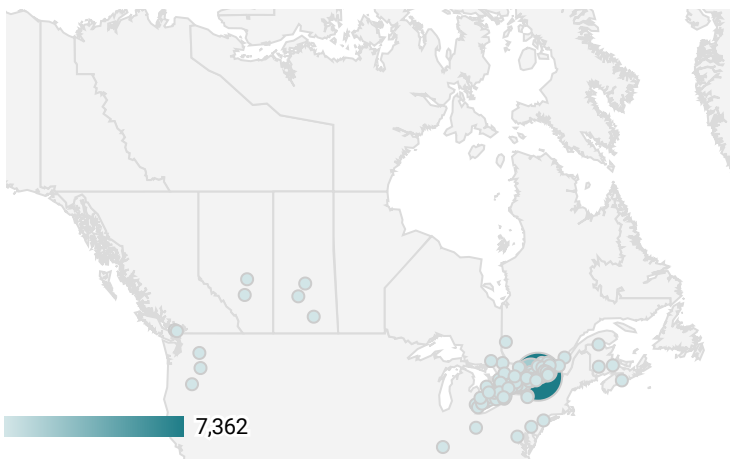

FILTER

AGE GROUP ▾

GENDER ▾

TOOL ▾

WEBSITE TRAFFIC BY LOCATION

City	Users	Pageviews ▾
1. Cornwall	1,223	7,362
2. Ottawa	356	1,901
3. (not set)	226	1,587
4. Montreal	154	789
5. Toronto	104	465
6. South Lancaster	47	282
7. Kingston	25	167
8. Alexandria	30	130
9. Moose Creek	14	121
... Hamilton	28	117
... Kawartha Lakes	20	102
... Hawkesbury	13	56
... Clarence-Rockl...	12	54
... Prince Edward	11	53
... Sainte-Marguer...	7	51
... Casselman	7	49
... Belleville	11	43
... Mirabel	2	41
... Burlington	18	39
... Erin	6	36

1 - 100 / 163 < >

JOB-SEEKER REFERRALS

Job Postings
4,141

Employers
668

Services
12

INTERACTIONS BY TOOL

6,409

INTERACTIONS BY AGE GROUP

INTERACTIONS BY GENDER

Source:

Job search data is collected from user interactions with the job finding tools on the www.eotb-cfeo.on.ca website. Location data is collected by Google Analytics and cannot be filtered using the age range, gender or tool filters at the top of the page.