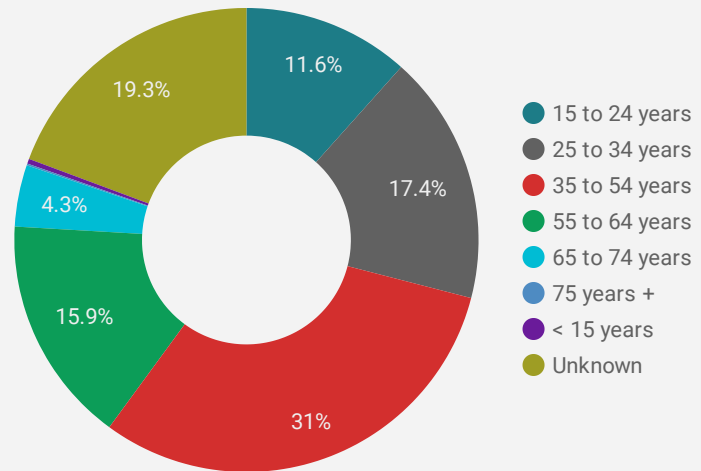

FILTER

AGE GROUP ▾

GENDER ▾

TOOL ▾

WEBSITE TRAFFIC BY LOCATION

City	Users	Pageviews ▾
1. Cornwall	1,223	7,362
2. Ottawa	356	1,901
3. (not set)	226	1,587
4. Montreal	154	789
5. Toronto	104	465
6. South Lancaster	47	282
7. Kingston	25	167
8. Alexandria	30	130
9. Moose Creek	14	121
... Hamilton	28	117
... Kawartha Lakes	20	102
... Hawkesbury	13	56
... Clarence-Rockl...	12	54
... Prince Edward	11	53
... Sainte-Marguer...	7	51
... Casselman	7	49
... Belleville	11	43
... Mirabel	2	41
... Burlington	18	39
... Erin	6	36

1 - 100 / 163 < >

JOB-SEEKER REFERRALS

Job Postings
4,141

Employers
668

Services
12

INTERACTIONS BY TOOL

6,409

INTERACTIONS BY AGE GROUP

INTERACTIONS BY GENDER

Source:

Job search data is collected from user interactions with the job finding tools on the www.eotb-cfeo.on.ca website. Location data is collected by Google Analytics and cannot be filtered using the age range, gender or tool filters at the top of the page.