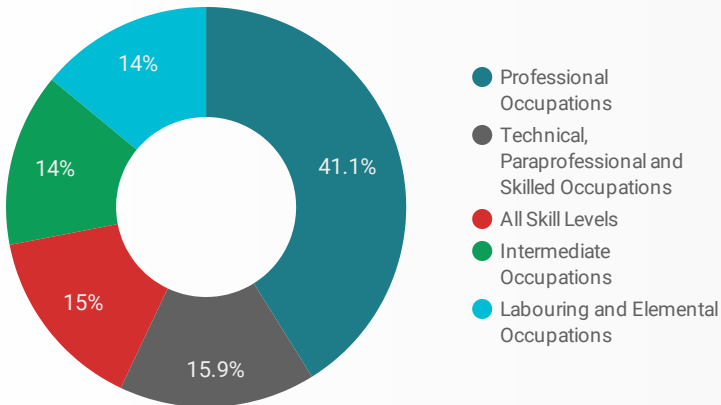

1 - 100 / 163 < >

JOB-SEEKER REFERRALS

Job Postings
4,141

Employers
668

Services
12

INTERACTIONS BY TOOL

6,409

INTERACTIONS BY AGE GROUP

INTERACTIONS BY GENDER

Source:

Job search data is collected from user interactions with the job finding tools on the www.eotb-cfeo.on.ca website. Location data is collected by Google Analytics and cannot be filtered using the age range, gender or tool filters at the top of the page.

1 - 50 / 667 < >

INTEREST BY SKILL LEVEL

TOP OCCUPATIONS

4-DIGIT NOC CODE	POSTINGS ▾
Retail salespersons	197
Material handlers	186
Retail and wholesale trade managers	146
Other customer and information services represen...	134
General office support workers	132
Receptionists	129
Medical administrative assistants	114
Administrative assistants	114
Home support workers housekeepers and related ...	102
Social and community service workers	99
Transport truck drivers	98
Customer services representatives - financial instit...	86
Accounting and related clerks	83
Janitors caretakers and building superintendents	82