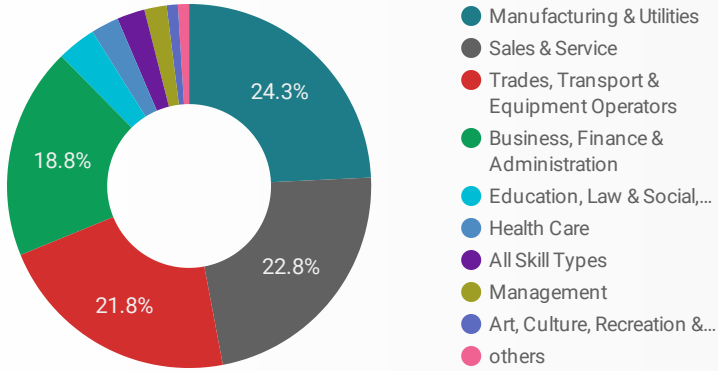

FILTER

AGE GROUP ▾

GENDER ▾

TOOL ▾

INTEREST BY SKILL TYPE