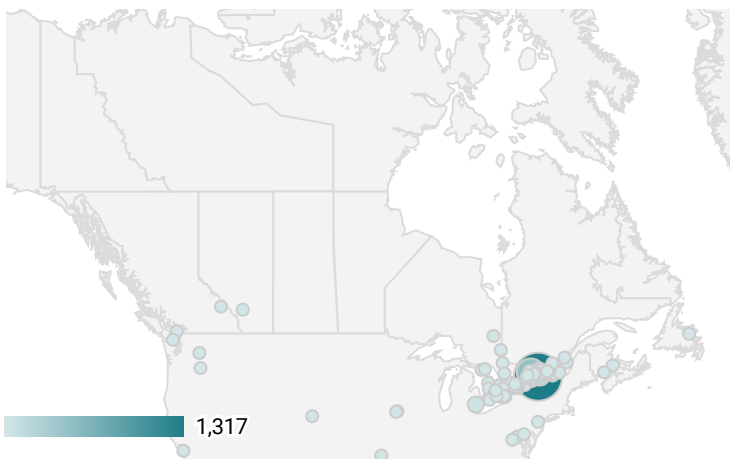

FILTER

AGE GROUP ▾

GENDER ▾

TOOL ▾

WEBSITE TRAFFIC BY LOCATION

City	Users	Pageviews ▾
1. Cornwall	254	1,317
2. (not set)	61	476
3. Ottawa	114	457
4. South Lancaster	12	172
5. Montreal	28	80
6. Alexandria	16	79
7. Toronto	35	72
8. Hawkesbury	13	70
9. Chesterville	5	56
... Moose Creek	8	54
... Windsor	3	33
... Hamilton	3	23
... Lachute	2	22
... London	4	20
... Greater Napan...	3	18
... Brockville	2	16
... Prince Edward	4	15
... Central Manito...	1	15
... Dublin	4	15
... Bowmanville	5	14

1 - 100 / 117 < >

JOB-SEEKER REFERRALS

Job Postings
725

Employers
338

Services
0