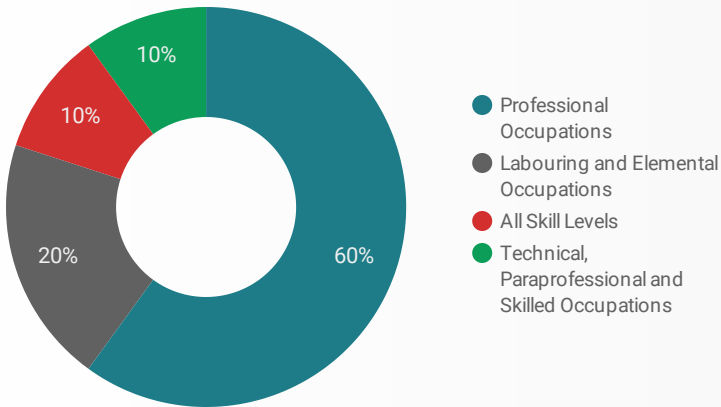

INTEREST BY SKILL LEVEL