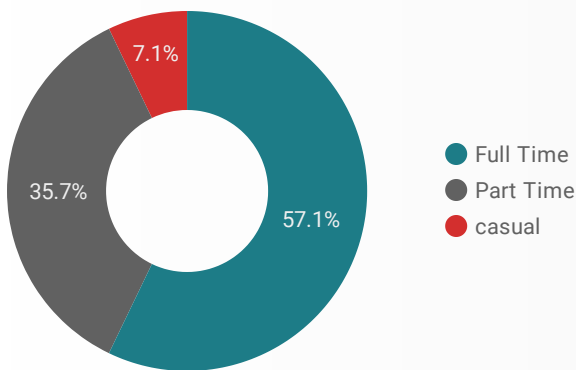

INTEREST BY JOB TYPE